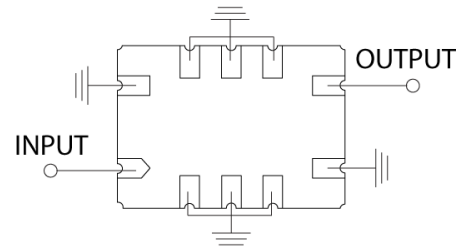

[Click To Quote](#)

IF Saw Filters

TSIF 7050
(7.0 x 5.0 x 1.8 mm)

TSIF 7050 Package

Measurements: Inches (mm)
All tolerances: ± 0.008 (± 0.2)

TOP VIEW

Pad	Function
1	Input
6	Output
All Others	Ground

Items listed are common filters. Custom filters are available. Please contact Tellurian for more information.