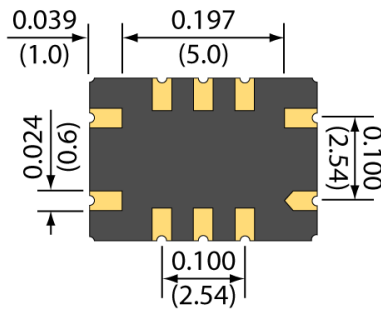

[Click To Quote](#)

IF Saw Filters

TSIF 7050
(7.0 x 5.0 x 1.8 mm)

TSIF 7050 Package

Measurements: Inches (mm)
All tolerances: ± 0.008 (± 0.2)

TOP VIEW

Pad	Function
1	Input
6	Output
All Others	Ground

Items listed are common filters. Custom filters are available. Please contact Tellurian for more information.