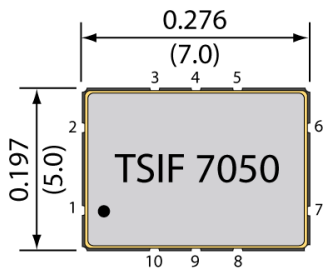

[Click To Quote](#)

IF Saw Filters

TSIF 7050
(7.0 x 5.0 x 1.8 mm)

TSIF 7050 Package

Measurements: Inches (mm)
All tolerances: ± 0.008 (± 0.2)

TOP VIEW

Pad	Function
1	Input
6	Output
All Others	Ground

Items listed are common filters. Custom filters are available. Please contact Tellurian for more information.