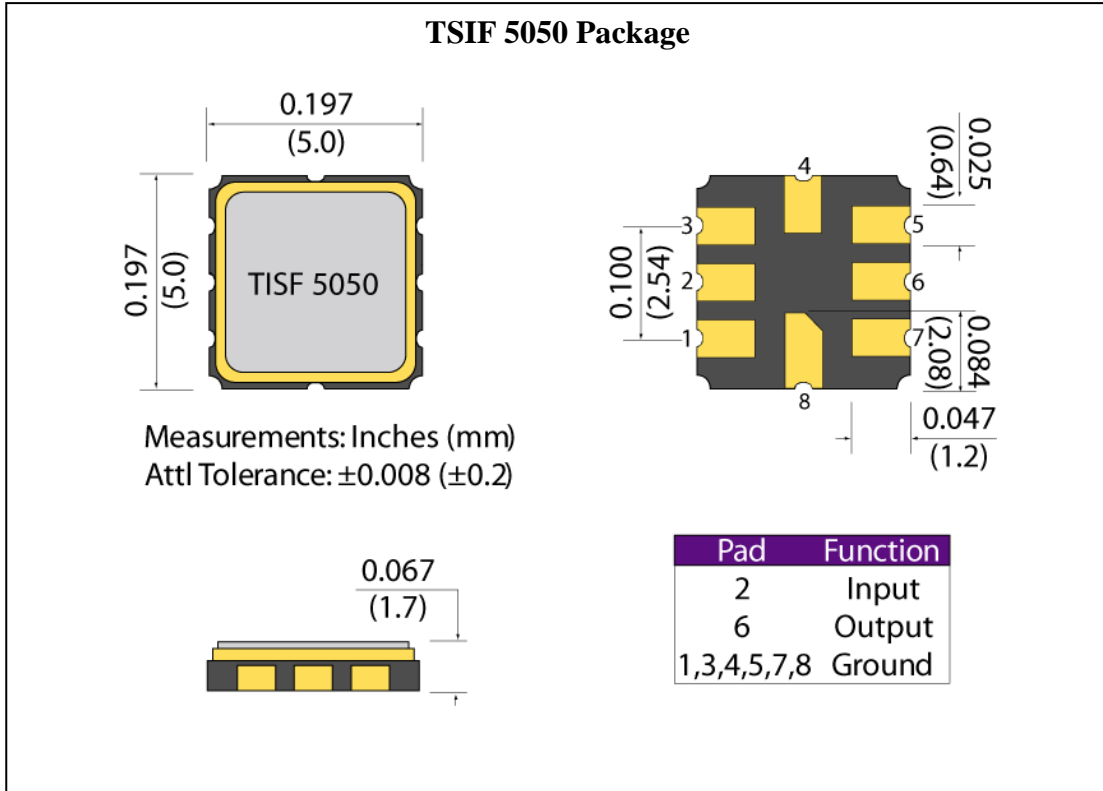

IF Saw Filters

TSIF 5050
(5.0 x 5.0 x 1.7 mm)

Part Number	Center Frequency	Pass Band	Insertion Loss	Part Number	Center Frequency	Pass Band	Insertion Loss
	(MHz)	(MHz)	(dB Max)		(MHz)	(MHz)	(dB Max)
TSIF1004A	150	50	18	TSIF0237A	402.7	21.5	19
TSIF0260A	168.5	20	10	TSIF0657A	427.5	15	13.0
TSIF0103A	190	4.8	10	TSIF433ED	433.92	0.5	5.0
TSIF0293A	190	10	10	TSIF0902A	435	70	16.0
TSIF0124A	210.38	1.0	10.5	TSIF0490A	435.5	27	13.5
TSIF1094A	237.3	20	14.0	TSIF0658A	442.5	15	13.0
TSIF0649A	255	90	16	TSIF0650A	447	90	17.0
TSIF0377A	268.4	21	14.0	TSIF0427A	456	7.8	9
TSIF0969A	279.7	55	16.0	TSIF0462A	456	5	13.0
TSIF0137A	280	18.50	10	TSIF0206A	465	20	14
TSIF0703A	280	15	11.0	TSIF0590A	480	36	19.5
TSIF0587A	288	5	17.0	TSIF0606A	480	40	18
TSIF0588A	288	10	15	TSIF0714A	480	15	17.0
TSIF0589A	288	20	15	TSIF0729A	480	54	15
TSIF0677A	300	0.2	6.5	TSIF0715A	490	15	15.0
TSIF0468A	310	10	14	TSIF0420A	494	77	13
TSIF0970A	340.5	55	14	TSIF0620A	495	30	18
TSIF0610A	350	71	13.0	TSIF0707A	495	30	18
TSIF0619A	350	30	18	TSIF0651A	525	54	16.5
TSIF0706A	350	31	18	TSIF1095A	528.3	20	18.5
TSIF0648A	351	90	16.5	TSIF0749A	545	30	14.0
TSIF0591A	351.1	12	14.0	TSIF0759A	575	30	14.0
TSIF0130A	360	0.24	5.0	TSIF1125A	739	78	18.5
TSIF0489A	366.5	23	13.5	TSIF1029A	745	66	15.5
TSIF0525A	369	10.5	12.0	TSIF1115A	745	66	15.5
TSIF0501A	374	10.5	11.5	TSIF0903A	751.5	65	15.0
TSIF0530A	374	10.5	12.5	TSIF0984A	753.5	78	15.0
TSIF374GD	374	17	10	TSIF1007A	851.24	66	15.0
TSIF0135A	374	17	10	TSIF0904A	857	66	15.0
TSIF0378A	376.6	75	16	TSIF1030A	974.3	76	16.5
TSIF0448A	400	0.15	7.5	TSIF1126A	980	80	20.0

[Click To Quote](#)

IF Saw Filters

TSIF 5050
(5.0 x 5.0 x 1.7 mm)

Items listed are common filters. Custom filters are available. Please contact Tellurian for more information.

[Click To Quote](#)