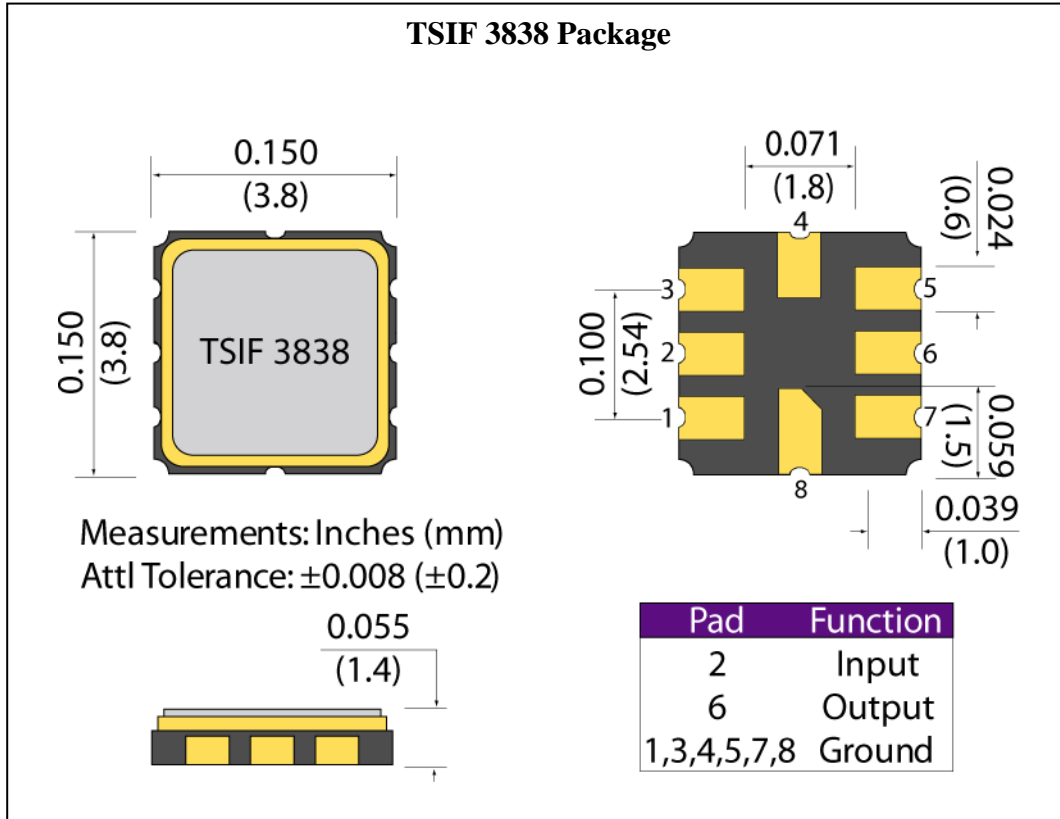

IF Saw Filters

TSIF 3838 (3.8 x 3.8 x 1.4 mm)

Part Number	Center Frequency	Pass Band	Insertion Loss
	(MHz)	(MHz)	(dB Max)
TSIF1013A	183	0.05	11.0
TSIF0995A	184.32	5	8.0
TSIF0190A	190	6	7
TSIF360EC	360	0.135	5.0
TSIF0210A	374	23.4	10
TSIF0221A	374	19.1	10
TSIF0152A	374	17	10
TSIF0316A	374	5	12
TSIF0122A	380	4.8	11
TSIF0464A	400	0.15	7.5
TSIF0910A	400	40	15.5
TSIF0261A	403.5	3	5.5
TSIF0205A	453	5.5	7
TSIF0264A	533.33	4.5	9
TSIF1118A	810	0.3	9.0
TSIF0661A	950	150	17.0

[Click To Quote](#)

IF Saw Filters

TSIF 3838
(3.8 x 3.8 x 1.4 mm)

Items listed are common filters. Custom filters are available. Please contact Tellurian for more information.

[Click To Quote](#)