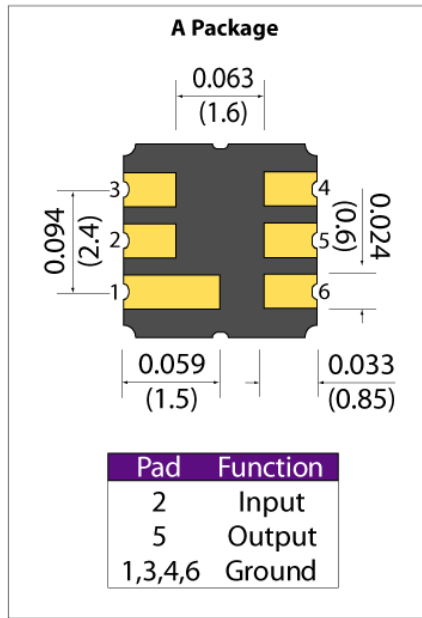

Items listed are common filters. Custom filters are available.
Please contact Tellurian for more information.

Click To Quote