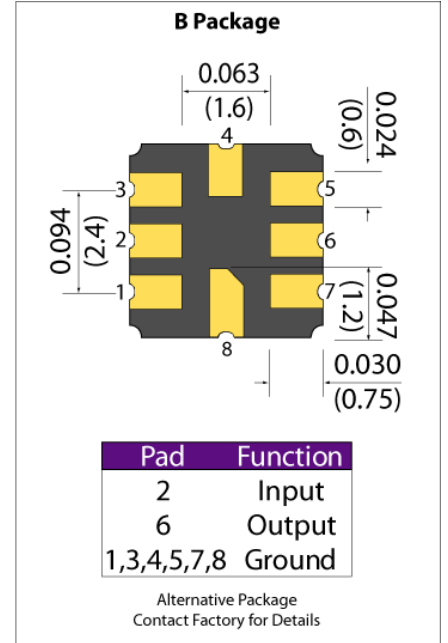

Items listed are common filters. Custom filters are available.
Please contact Tellurian for more information.

Click To Quote